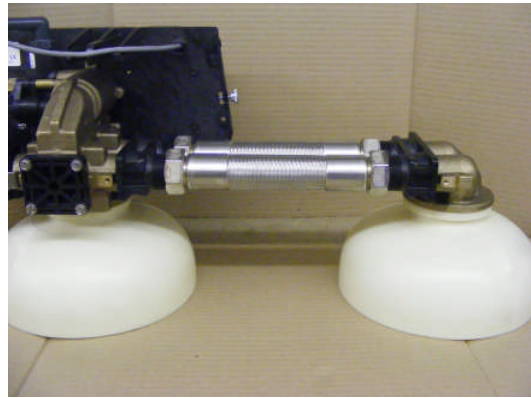

EURAQUA UK

Unbeatable Water Treatment Service

PRODUCT UPDATE

9000 Valve Interconnecting Hoses

We have changed the interconnecting hoses on the 9000 valve as shown below with immediate effect:-

OLD DESIGN

NEW DESIGN

The benefits of this are:-

- The 200 mm hose used on upto 60 Litre units gives a saving of **£29.27** we will pass this on immediately.
- The 400 mm hose used on 75 to 150 Litre units gives a saving of **£36.37** we will pass this on immediately.
- Both ends are Female Swivel nuts making connection easier and quicker
- Pressure rating is upto 10 barg at 90°C, for hot water systems brass manifolds are required.
- We can get custom length or a Nitrile Rubber Insulation on request.

Materials of Construction

- Nuts & Inserts Brass Nickel coated
- Ferrule Stainless Steel 304
- Washers Green Fibre
- Inner Liner EPDM
- External Braid Stainless Steel 304